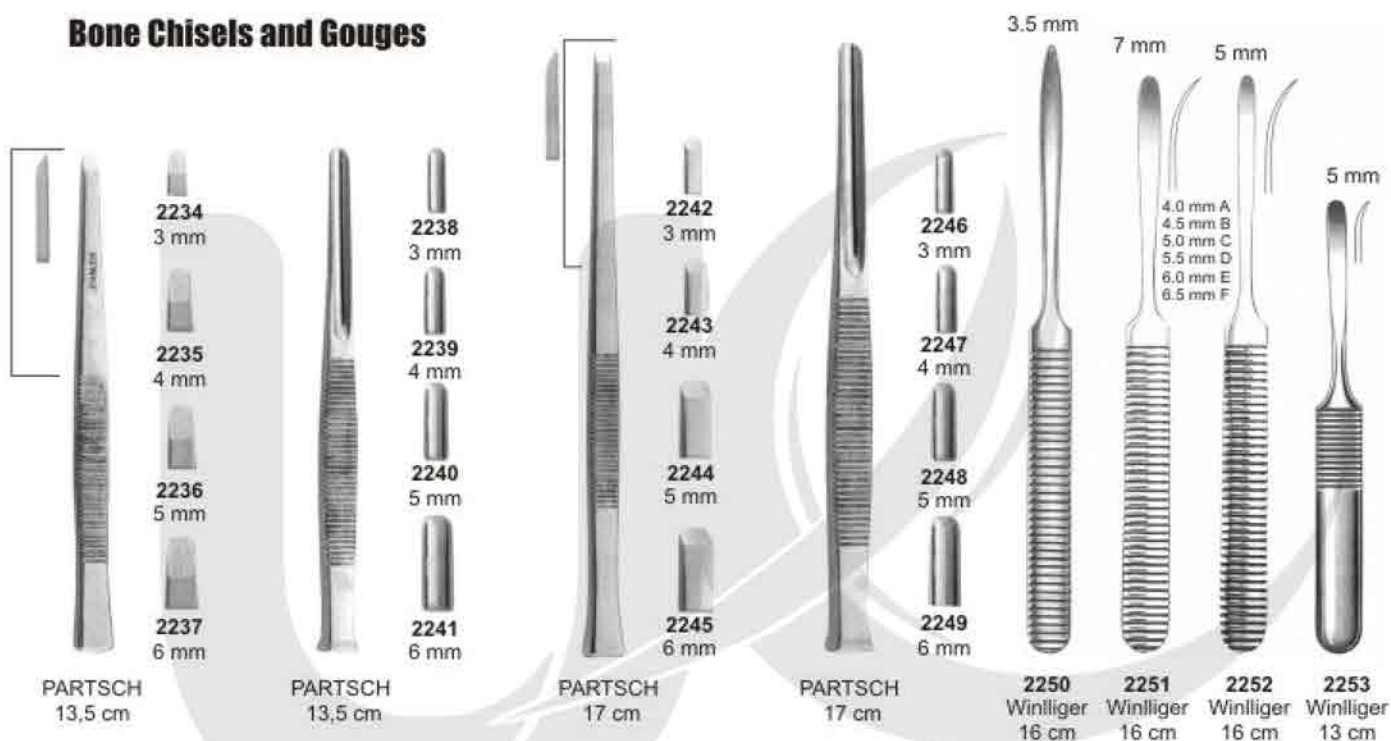

Bone Files

2220
No. 10

2221
No. 33

2222
MILLER
No. 33

2223
MILLER
No. 64

Bone Files

2224
HOWARD
No. 12

2225
HOWARD
No. 12A

2226
HOWARD
No. 12CA

2227
POLOKOFF
No. 1

Bone Chisels

GARDNER

WAKEFIELD

2228
GARDNER
No. 1

2229
GARDNER
No. 2

2230
GARDNER
No. 5

2231
GARDNER
No. 5R

2232
WAKEFIELD
No. 1W

2233
WAKEFIELD
No. 2W

Bone Chisels, Bone Mallets

Bone Chisels and Gouges

Martelli chirurgici Mallet

UNIQUE
E M P I R E

SERVING HEALTH CARE WORLD WIDE