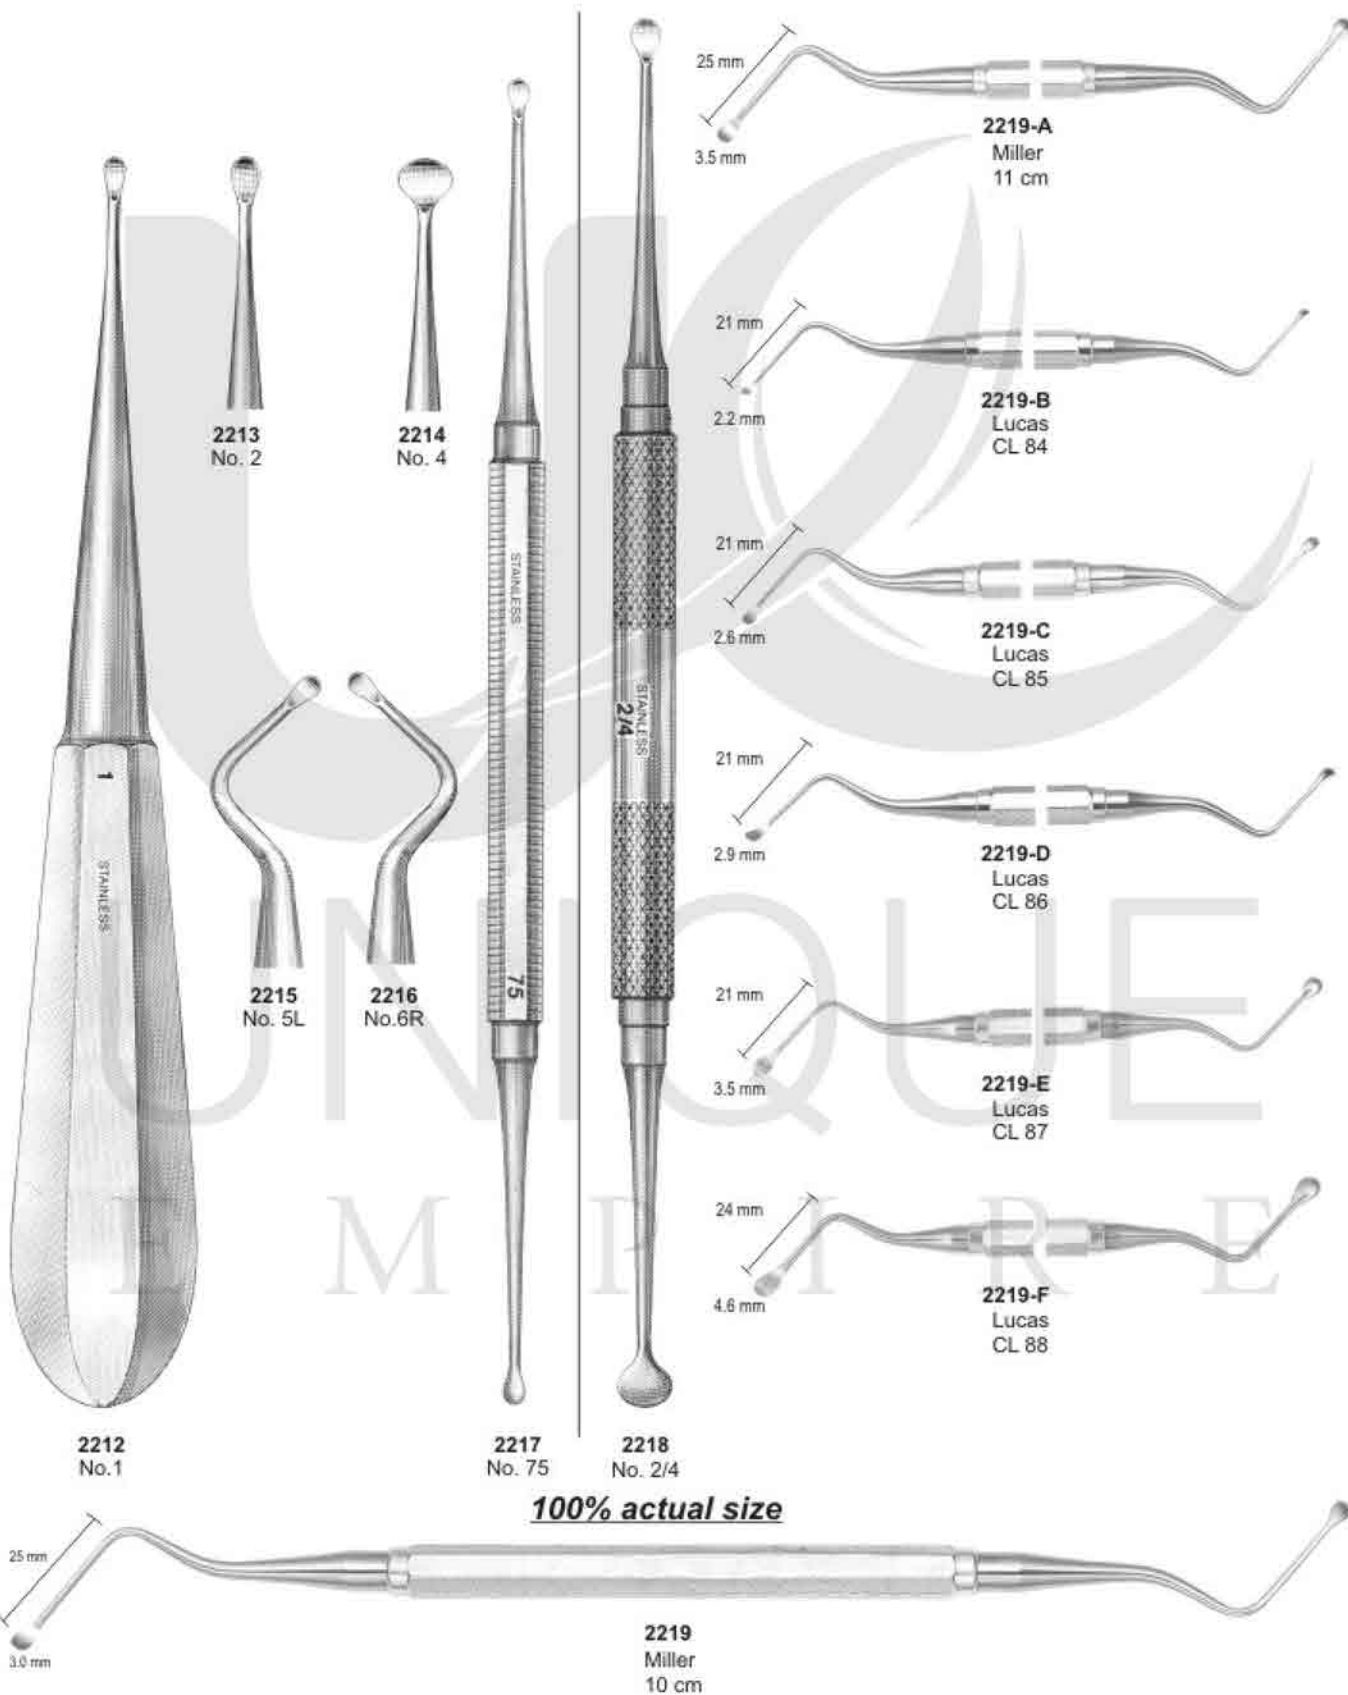

SERVING HEALTH CARE WORLD WIDE

@surgicalinstrumentssupplies

@uniqueempiresurgical

@unique-empire-b339b51aa

+92 302 6633155

DENTAL
INSTRUMENTS

[HTTPS://WWW.UNIQUEEMPIRE.COM/](https://www.uniqueempire.com/)

Bone Curettes

Bone Files

2220
No. 10

2221
No. 33

2222
MILLER
No. 33

2223
MILLER
No. 64

Bone Files

2224
HOWARD
No. 12

2225
HOWARD
No. 12A